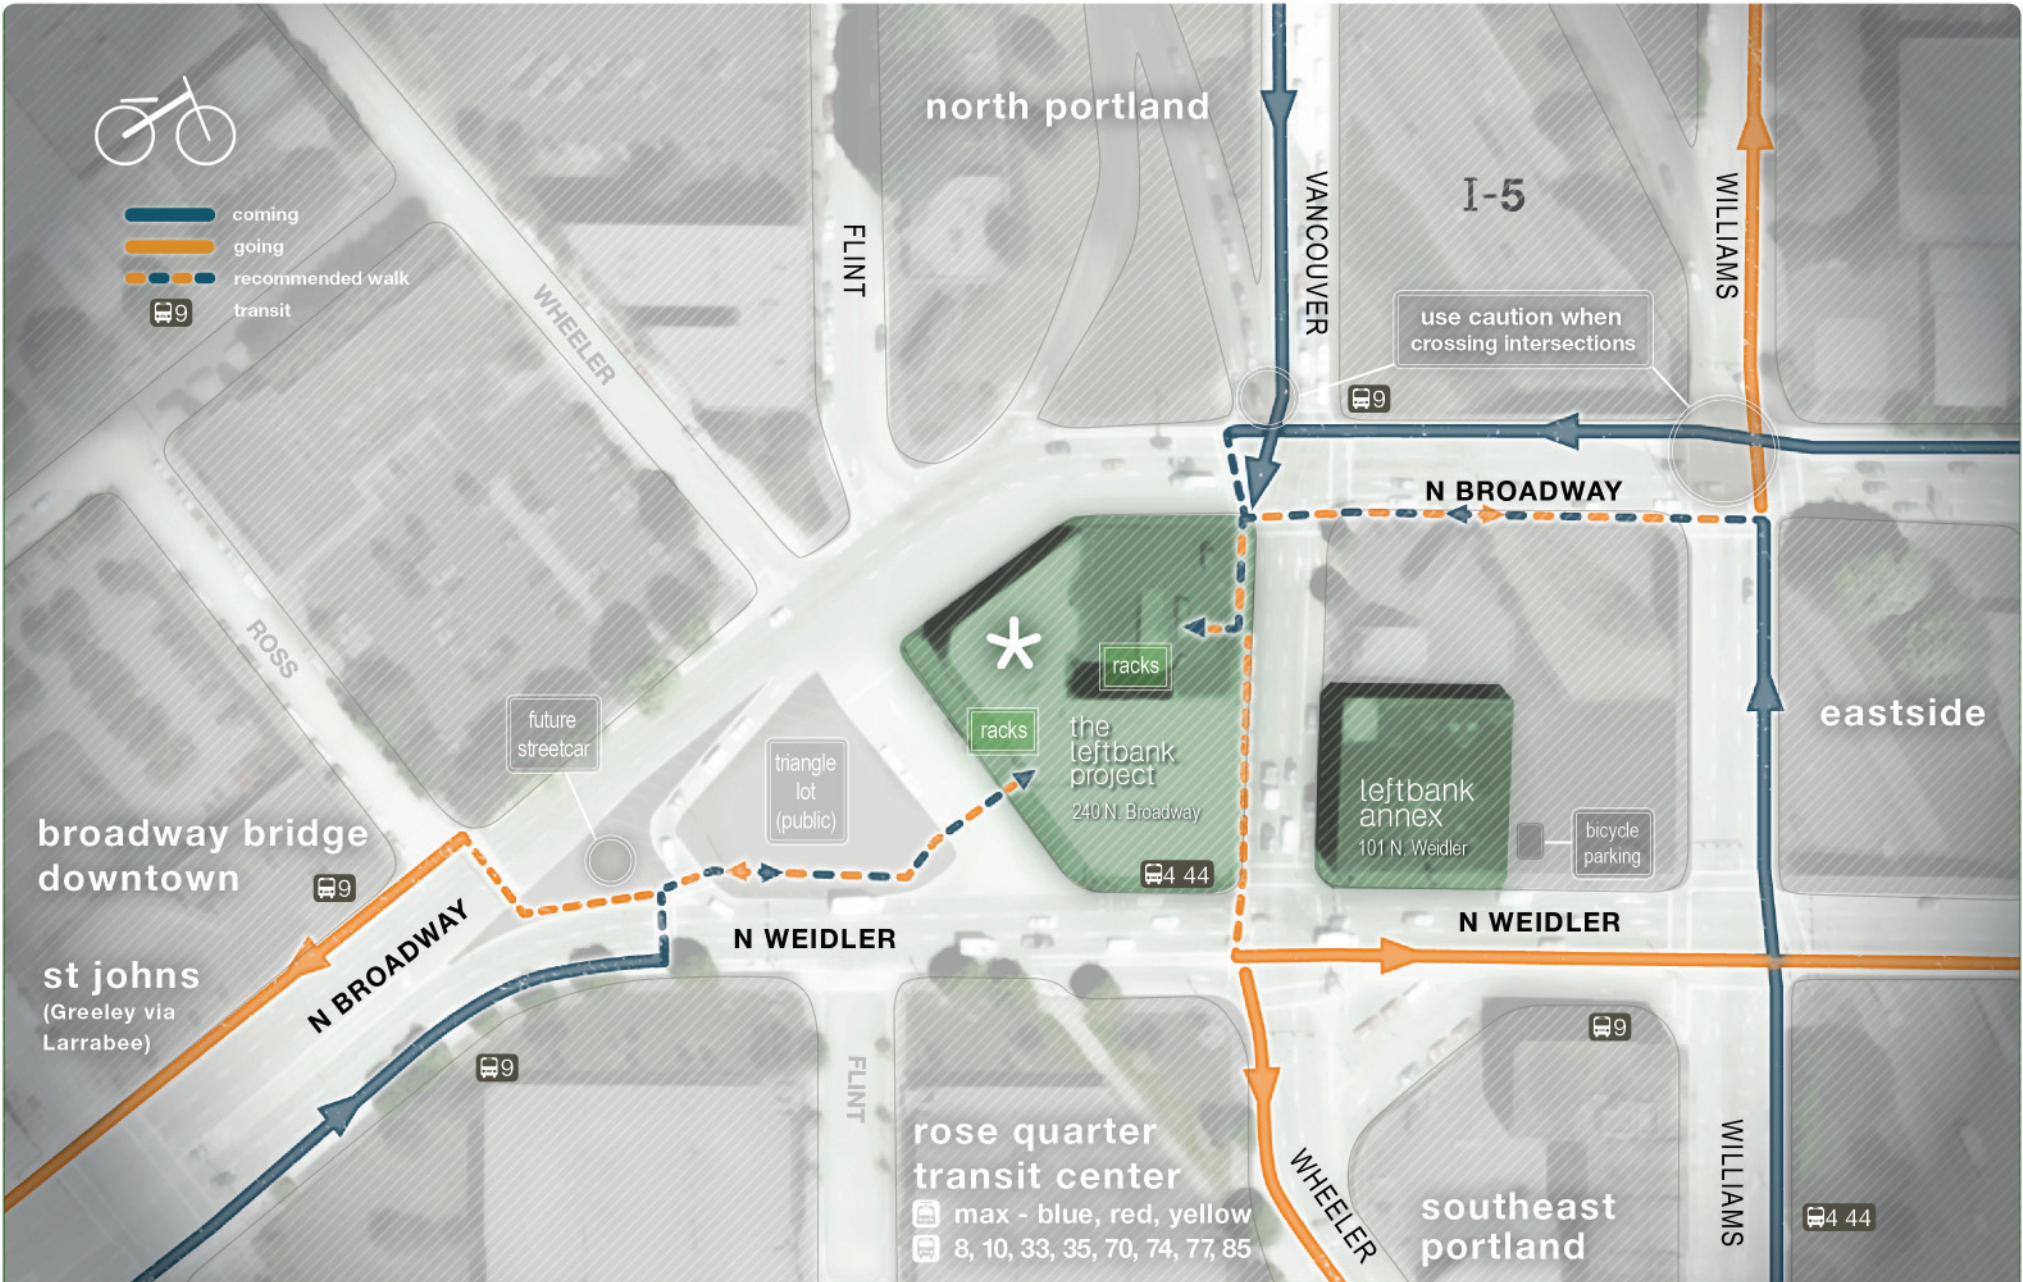

- coming
- going
- recommended walk
- transit

the
leftbank
project

leftbank
annex
a portland
event space

this map developed in cooperation with
the Bicycle Transportation Alliance

all routes are only suggested routes. due to traffic,
weather and changing road conditions, it's possible
at any time that these routes may not be your best option.
helmets are sexy, ride well.

★ start something here

go by bike